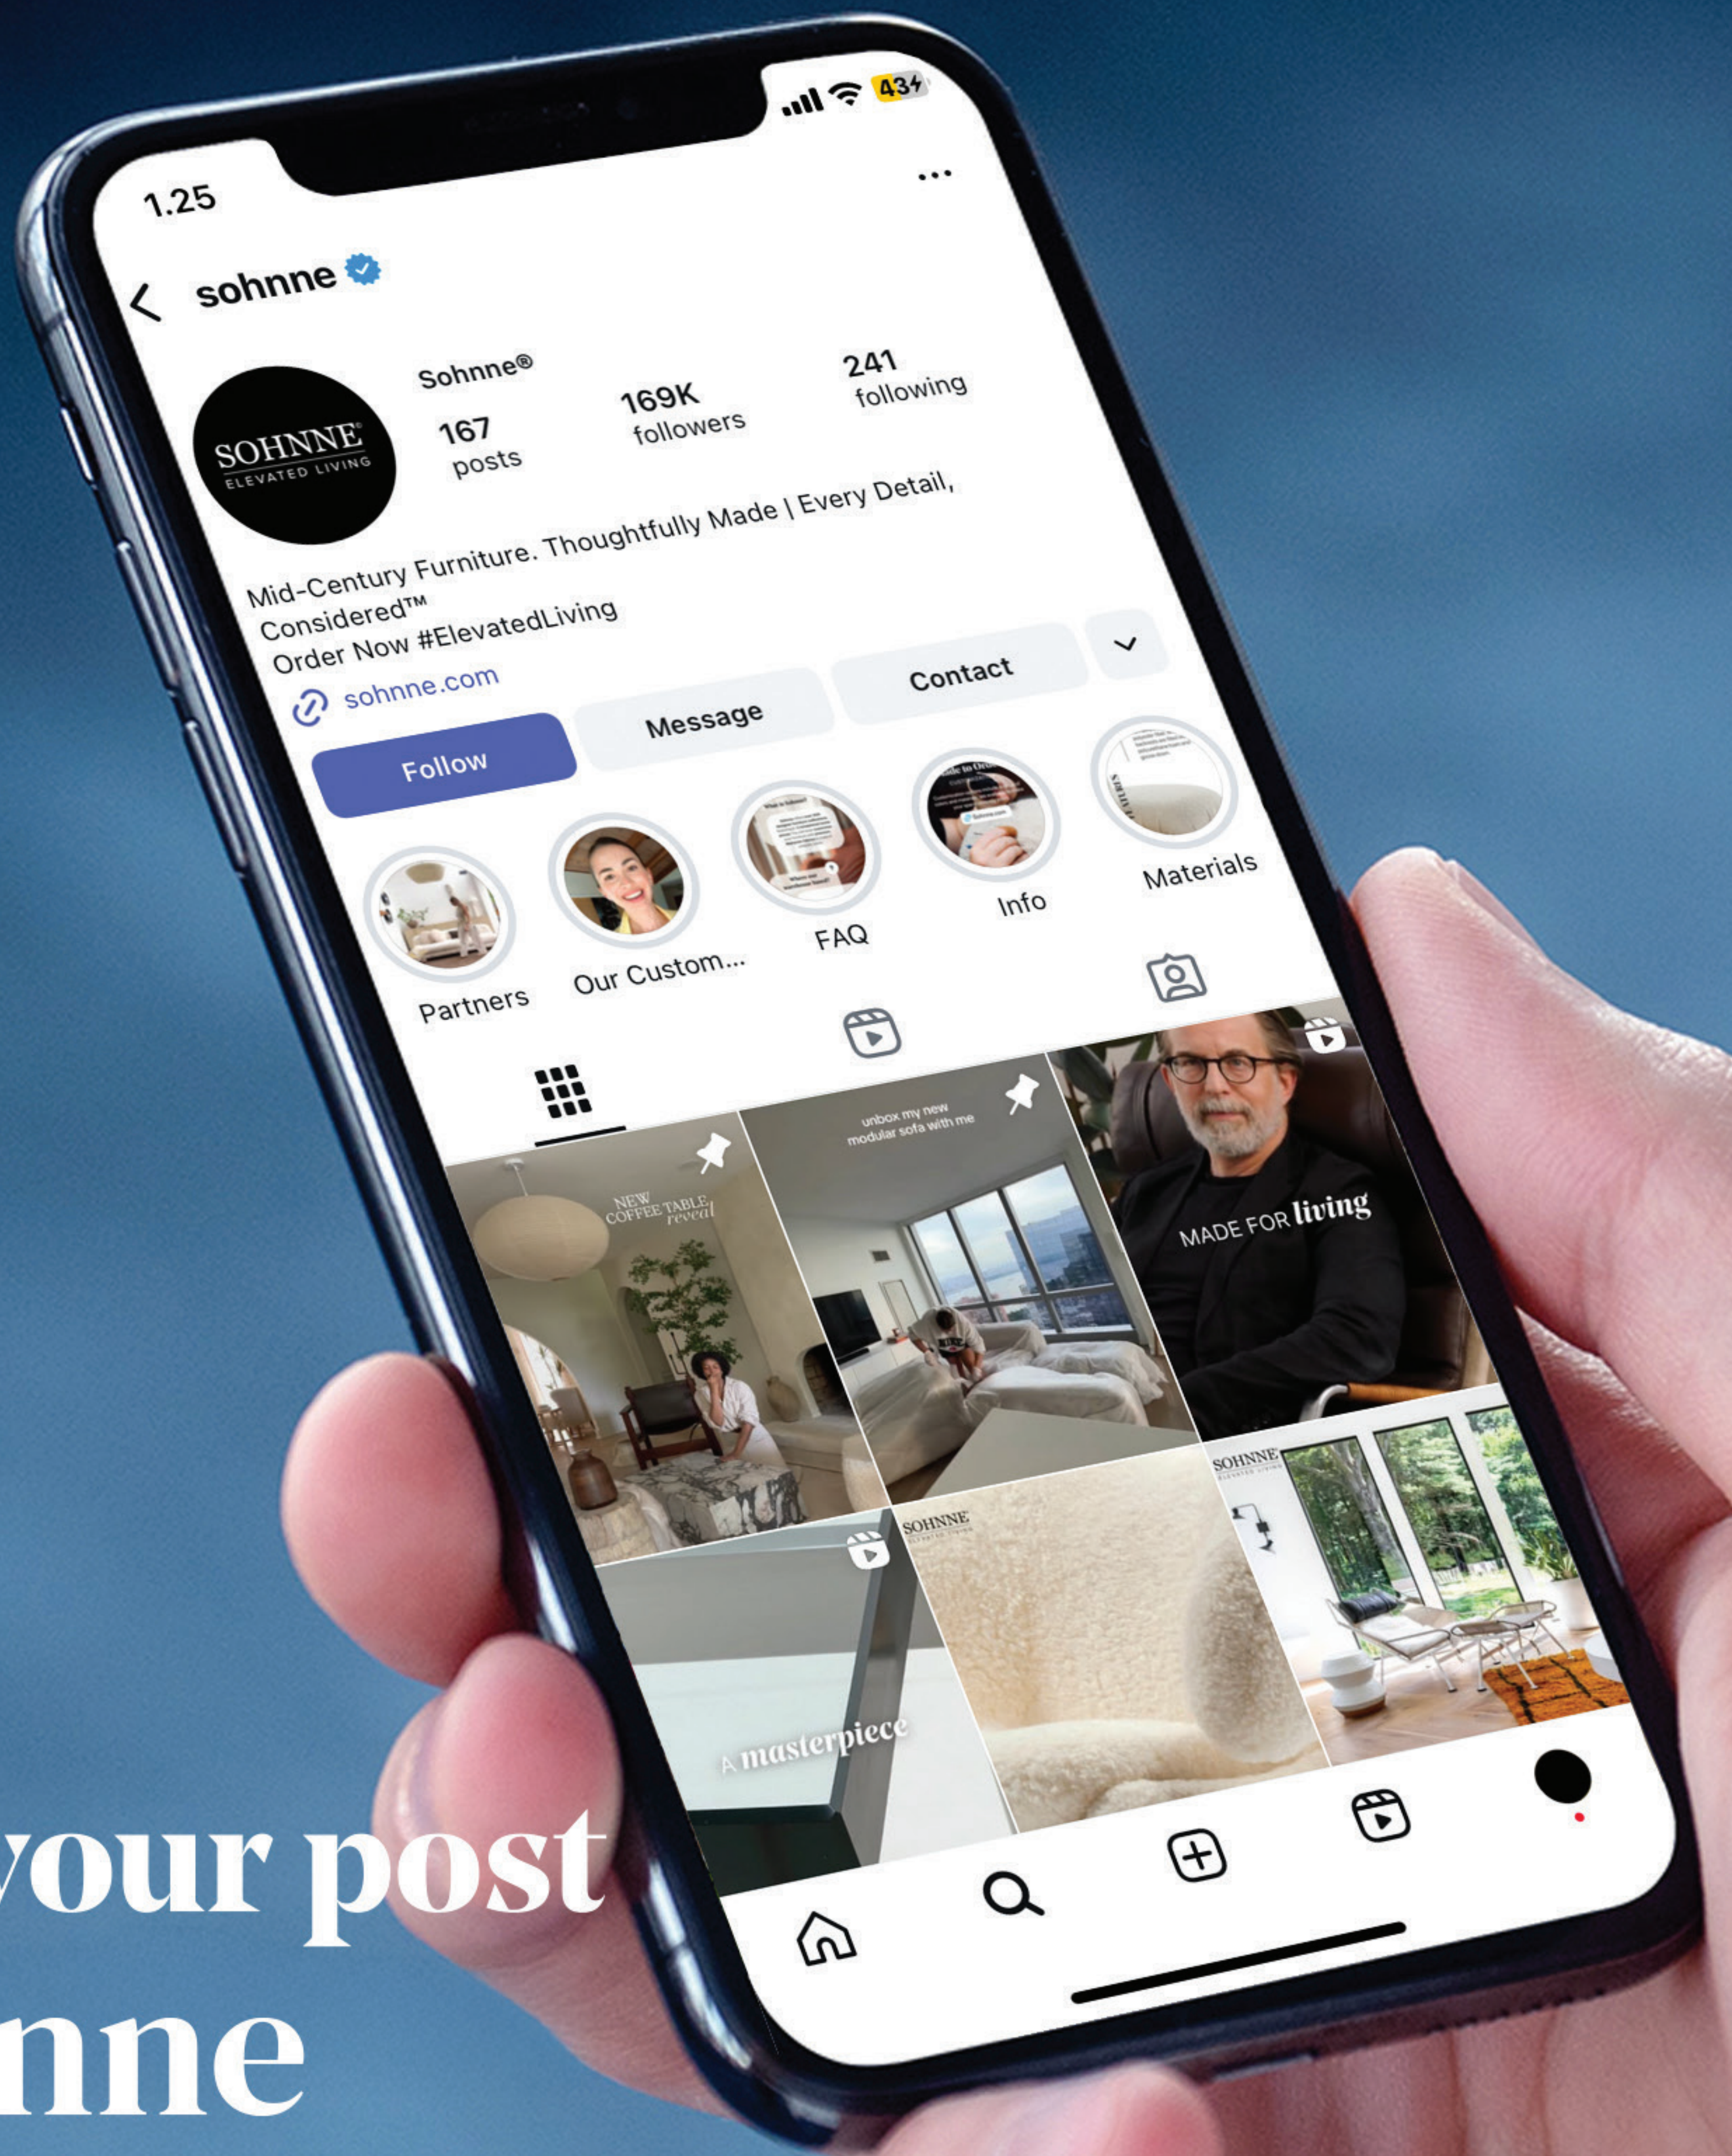

DS-600 Modular Sofa (Curved Layout) Finish

Tag in your post @sohnne

\$50 off for photo review

\$100 off for video review

SOHNNE[®]
ELEVATED LIVING