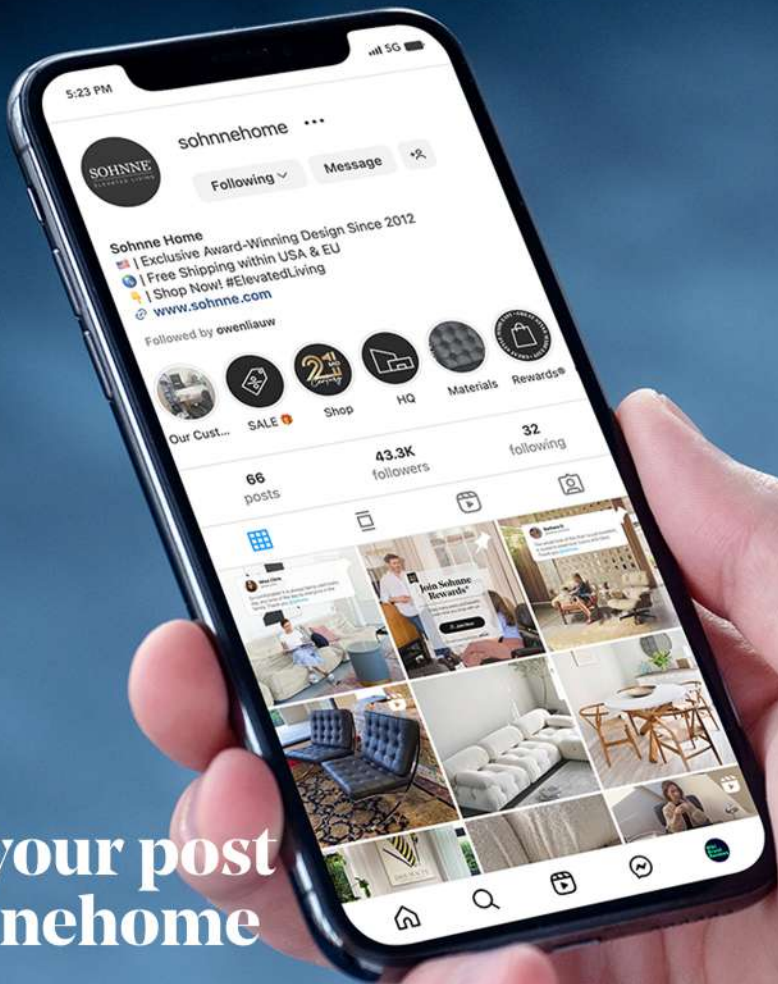

Assembly Instruction ✓

Noguchi Coffee Table Replica

Welcome Guide

www.sohnne.com

NOGUCHI TABLE REPLICA

Barcelona Chair is one of the most iconic furniture pieces in the history of interior design. The chair took many years to design and made its debut appearance on NBC. It has been a popular and heavily sought-after piece of art ever since and continues to appear in pop culture even to this day. The chair is guaranteed to be the center of attention in any living and workspaces.

Redeem Rewards

There are plenty of ways to spend your points. Redeem points from purchases or by completing referrals.

Redeem Your Points

- ✔ 100 points : \$7 off discount
- ✔ 500 points : \$35 off discount
- ✔ 1000 points : \$70 off discount
- ✔ 100 points : \$7

For more details please visit:

<https://sohonne.com/sohonne-rewards/>

Tag in your post
@sohnehome

\$50 off for photo review

\$100 off for video review

SOHNNE[®]
ELEVATED LIVING