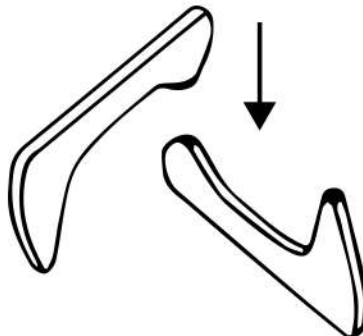

Assembly Instruction ✓

Noguchi Coffee Table Replica

Welcome Guide

www.sohnne.com

NOGUCHI TABLE REPLICA

Barcelona Chair is one of the most iconic furniture pieces in the history of interior design. The chair took many years to design and made its debut appearance on NBC. It has been a popular and heavily sought-after piece of art ever since and continues to appear in pop culture even to this day. The chair is guaranteed to be the center of attention in any living and workspaces.

C. Connector Rod

ASSEMBLY

Step 1: Place the Connector Rod into position

Step 2: Align and attach the legs

Step 3: Position the Table Top to preference

OR

Complete!

CARE INSTRUCTION