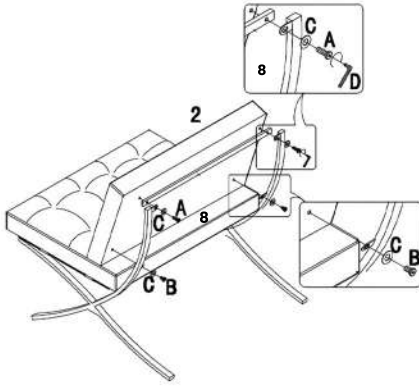

ASSEMBLY

STEP 1

Attach **chair leather strap (5)** to **chair frames (7)** with **short screw (B)**, Using Allen Wrench.

STEP 2

Install **seat cushion (3)**, to chair frames.

STEP 3

Attach **chair back frame (8)** with **long screw (A)** and **flat washer (C)**.
Then install **back cushion (2)**.

OTTOMAN INSTALLATION

Attach **ottoman leather strap (4)** to **ottoman frame (6)** with **short screw (B)**,
Using Allen Wrench.

Install **ottoman cushion (1)**,
to ottoman frames.

CARE INSTRUCTION

With regular maintenance and inspection, your Lounge Chair and Ottoman will provide many years of superior performance and satisfaction.