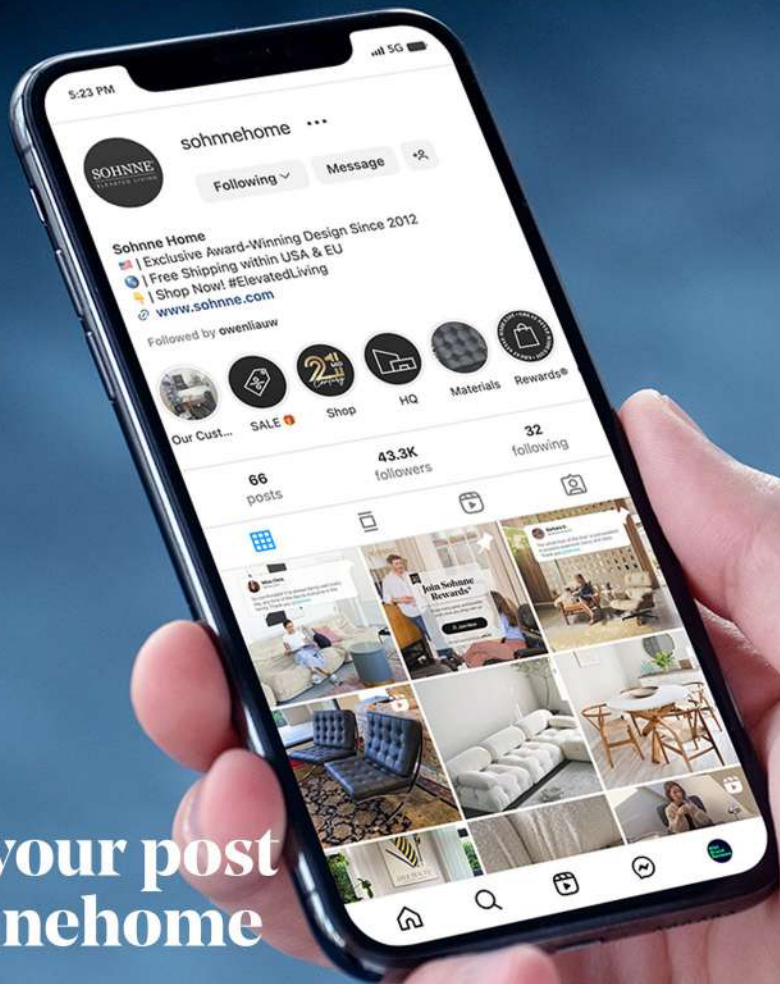

Redeem Rewards

There are plenty of ways to spend your points. Redeem points from purchases or by completing referrals.

Redeem Your Points

- ✔ 100 points : \$7 off discount
- ✔ 500 points : \$35 off discount
- ✔ 1000 points : \$70 off discount
- ✔ 100 points : \$7

For more details please visit:

<https://sohonne.com/sohonne-rewards/>

Tag in your post
@sohnehome

\$50 off for photo review

\$100 off for video review

SOHNNE[®]
ELEVATED LIVING