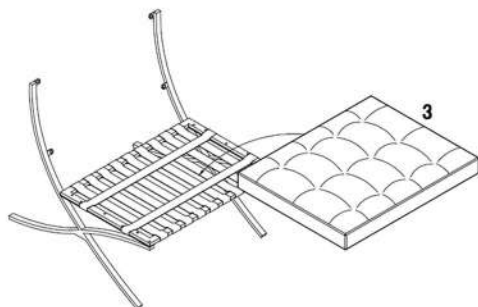

Code	Description	Quantity	10	20	30	40	50	60	70	80	90	100	
A	Long Screw (M6 x 30mm)	2											
B	Short Screw (M6 x 22mm)	28											
C	Flat Washer (∅ 16/x1mm)	4											
D	Allen Wrench	1											

ASSEMBLY

STEP 1

Attach **chair leather strap (5)** to **chair frames (7)** with **short screw (B)**, Using Allen Wrench.

STEP 2

Install **seat cushion (3)**, to chair frames.

STEP 3

Attach **chair back frame (8)** with **long screw (A)** and **flat washer (C)**.
Then install **back cushion (2)**.