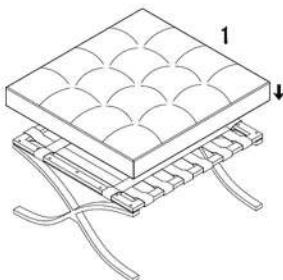

ASSEMBLY

STEP 1

Attach **chair leather strap (5)** to **chair frames (7)** with **short screw (B)**, Using Allen Wrench.

STEP 2

Install **seat cushion (3)**, to chair frames.

STEP 3

Attach **chair back frame (8)** with **long screw (A)** and **flat washer (C)**.
Then install **back cushion (2)**.

OTTOMAN INSTALLATION

Attach **ottoman leather strap (4)** to **ottoman frame (6)** with **short screw (B)**,
Using Allen Wrench.

Install **ottoman cushion (1)**,
to ottoman frames.

CARE INSTRUCTION

With regular maintenance and inspection, your Lounge Chair and Ottoman will provide many years of superior performance and satisfaction.