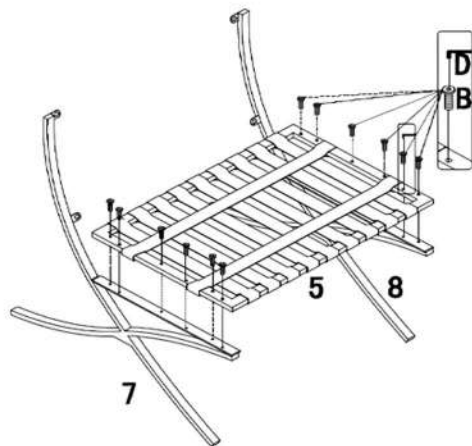

1. Ottoman Cushion

2. Back Cushion

3. Seat Cushion

4. Ottoman Leather Strap

5. Chair Leather Strap

6. Ottoman Frame

7. Chair Frame

8. Chair Back Frame

Code	Description	Quantity	10	20	30	40	50	60	70	80	90	100	
A	Long Screw (M6 x 30mm)	2											
B	Short Screw (M6 x 22mm)	28											
C	Flat Washer (∅ 16/x1mm)	4											
D	Allen Wrench	1											

ASSEMBLY

STEP 1

Attach **chair leather strap (5)** to **chair frames (7)** with **short screw (B)**, Using Allen Wrench.

STEP 2

Install **seat cushion (3)**, to chair frames.

STEP 3

Attach **chair back frame (8)** with **long screw (A)** and **flat washer (C)**.
Then install **back cushion (2)**.