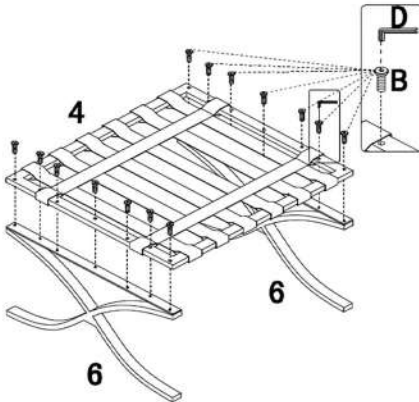

Code	Description	Quantity	10	20	30	40	50	60	70	80	90	100	
A	Long Screw (M6 x 30mm)	2											
B	Short Screw (M6 x 22mm)	28											
C	Flat Washer (∅ 16/x1mm)	4											
D	Allen Wrench	1											

ASSEMBLY

STEP 1

Attach **chair leather strap (5)** to **chair frames (7)** with **short screw (B)**, Using Allen Wrench.

STEP 2

Install **seat cushion (3)**, to chair frames.

STEP 3

Attach **chair back frame (8)** with **long screw (A)** and **flat washer (C)**.
Then install **back cushion (2)**.

OTTOMAN INSTALLATION

Attach **ottoman leather strap (4)** to **ottoman frame (6)** with **short screw (B)**,
Using Allen Wrench.

Install **ottoman cushion (1)**,
to ottoman frames.

CARE INSTRUCTION

With regular maintenance and inspection, your Lounge Chair and Ottoman will provide many years of superior performance and satisfaction.